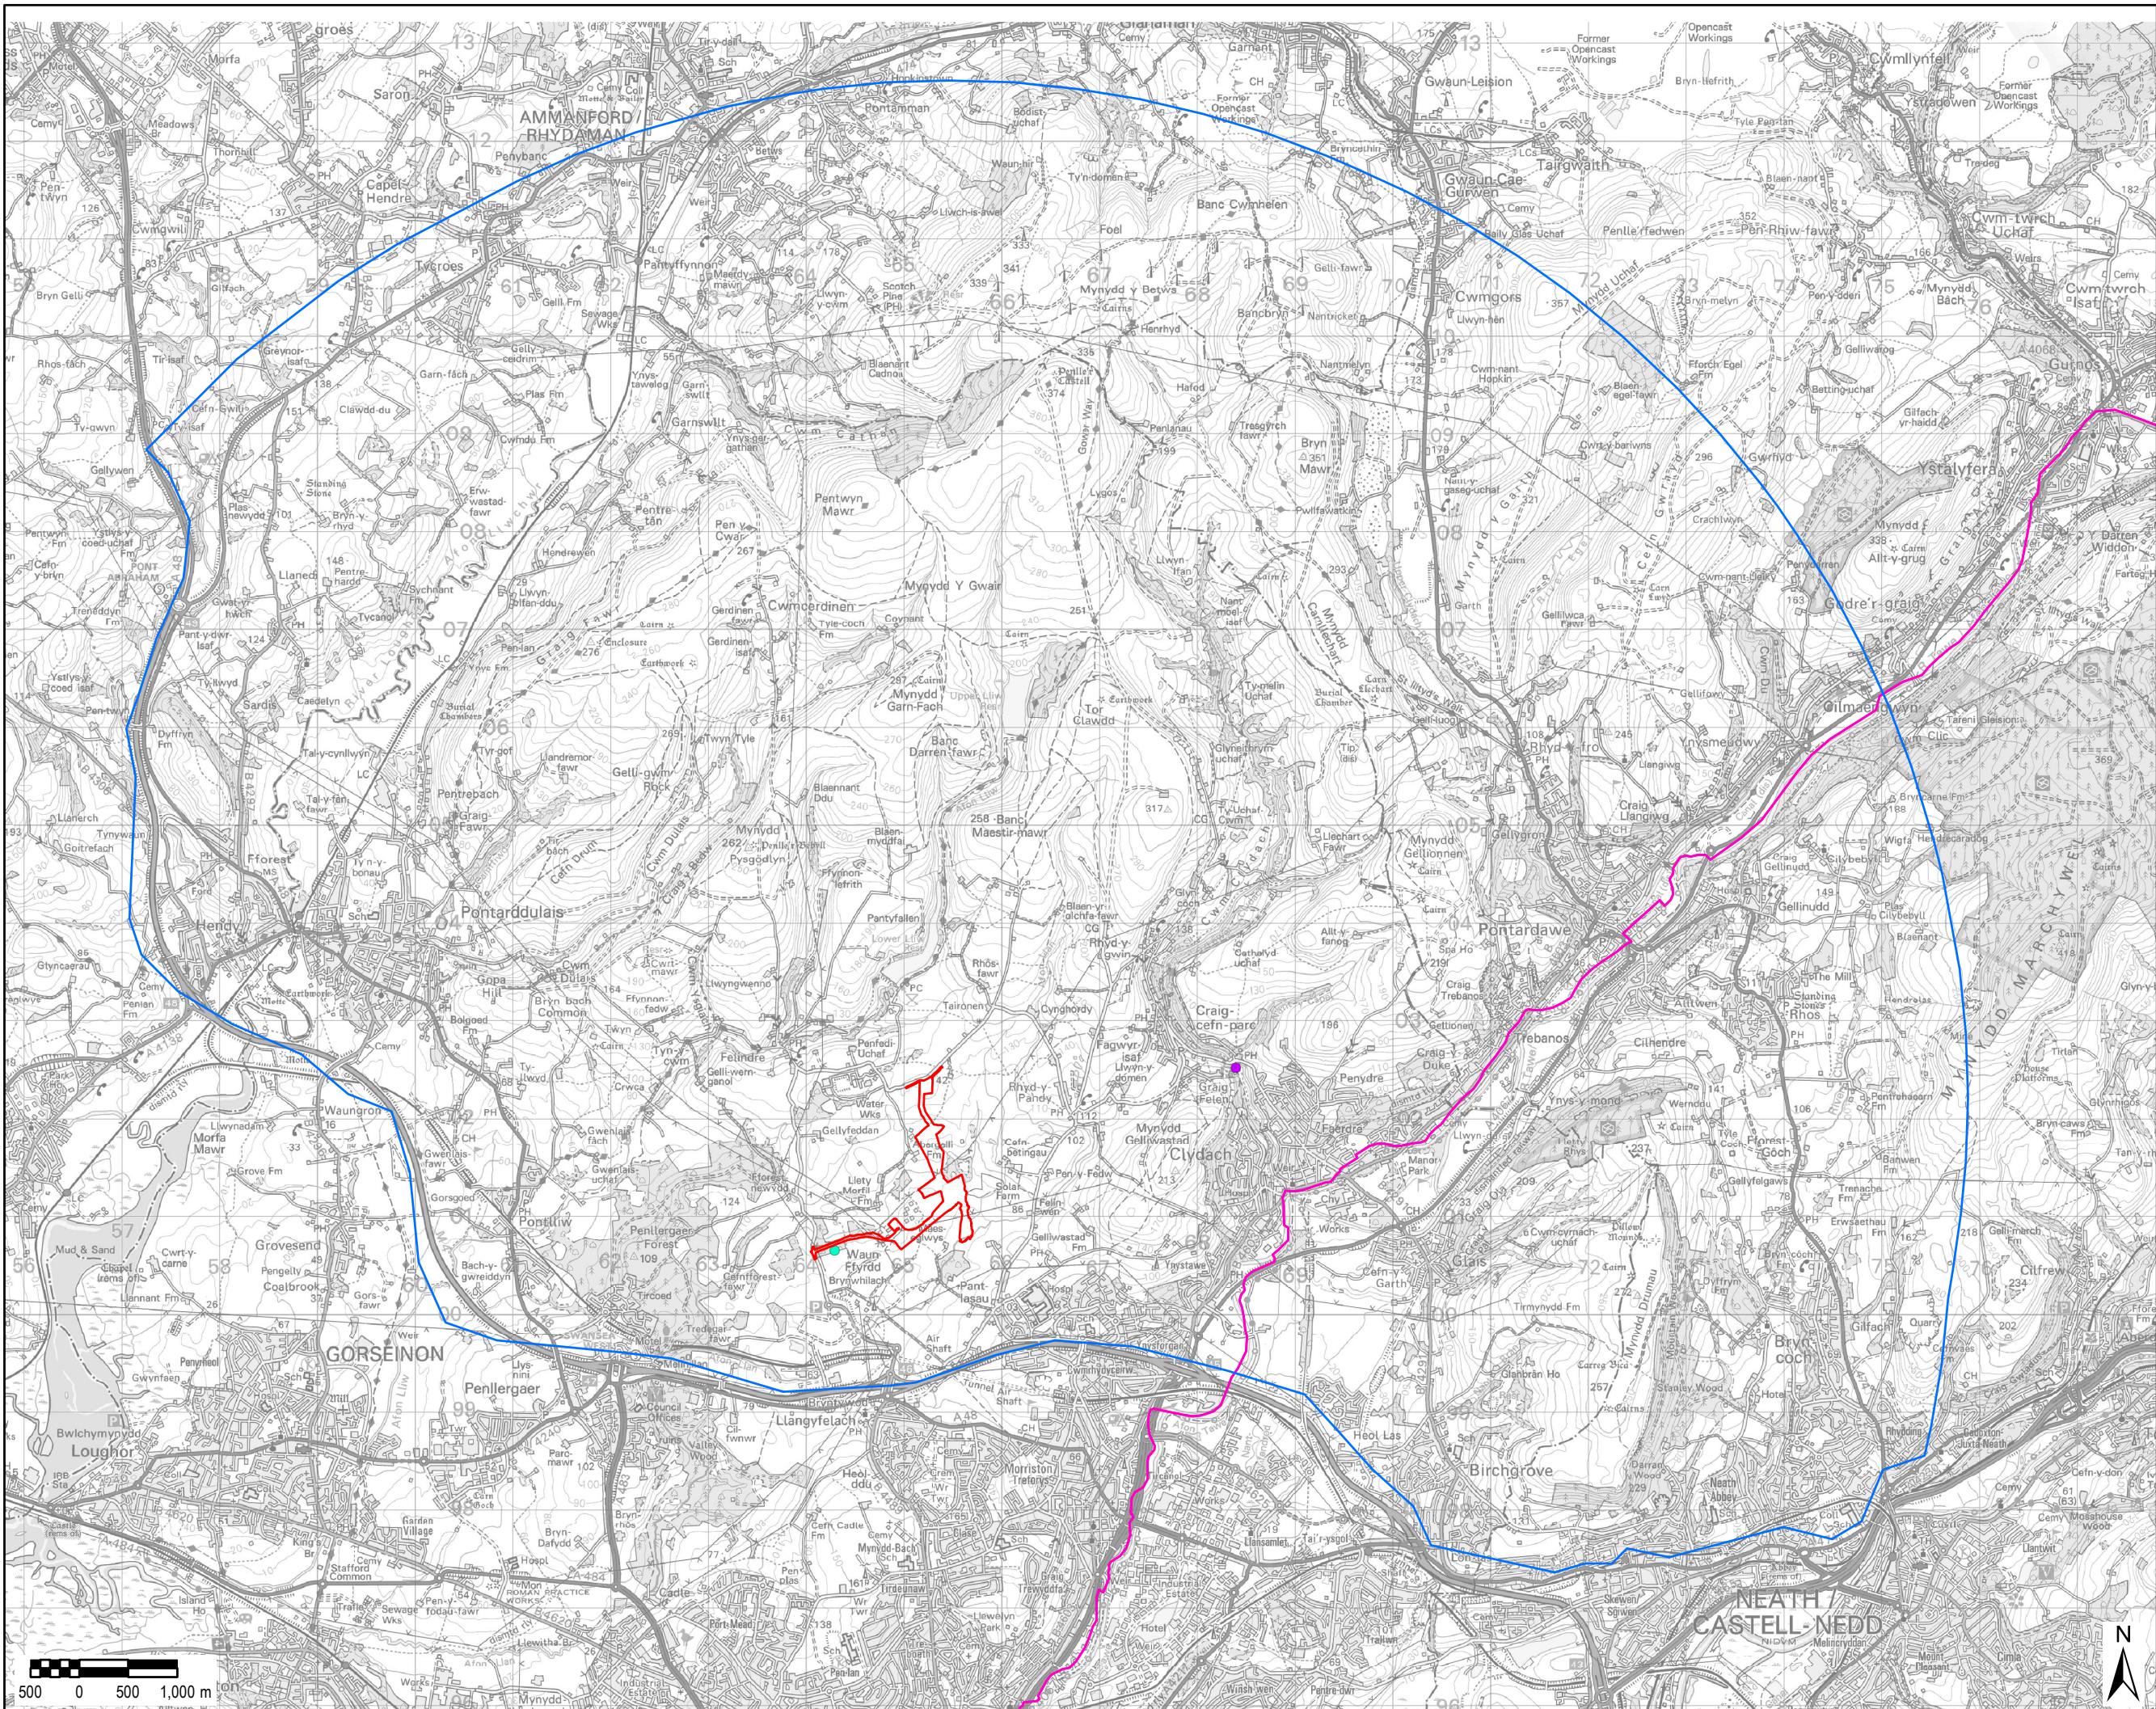

LEGEND

- Project Site Boundary
- Study Area
- Cwm Clydach Nature Reserve
- National Cycle Route 43
- Paintball Activity Centre

Copyright:

© Crown copyright and database rights [2017] Ordnance Survey 0100031673

© Local Government Information House Limited copyright and database rights [2017] 0100031673

AECOM Internal Project No:

60542910

Drawing Title:

TOURISM AUDIT

Scale at A3: 1:62,500

Drawing No: **Rev:**

FIGURE 14.4 001