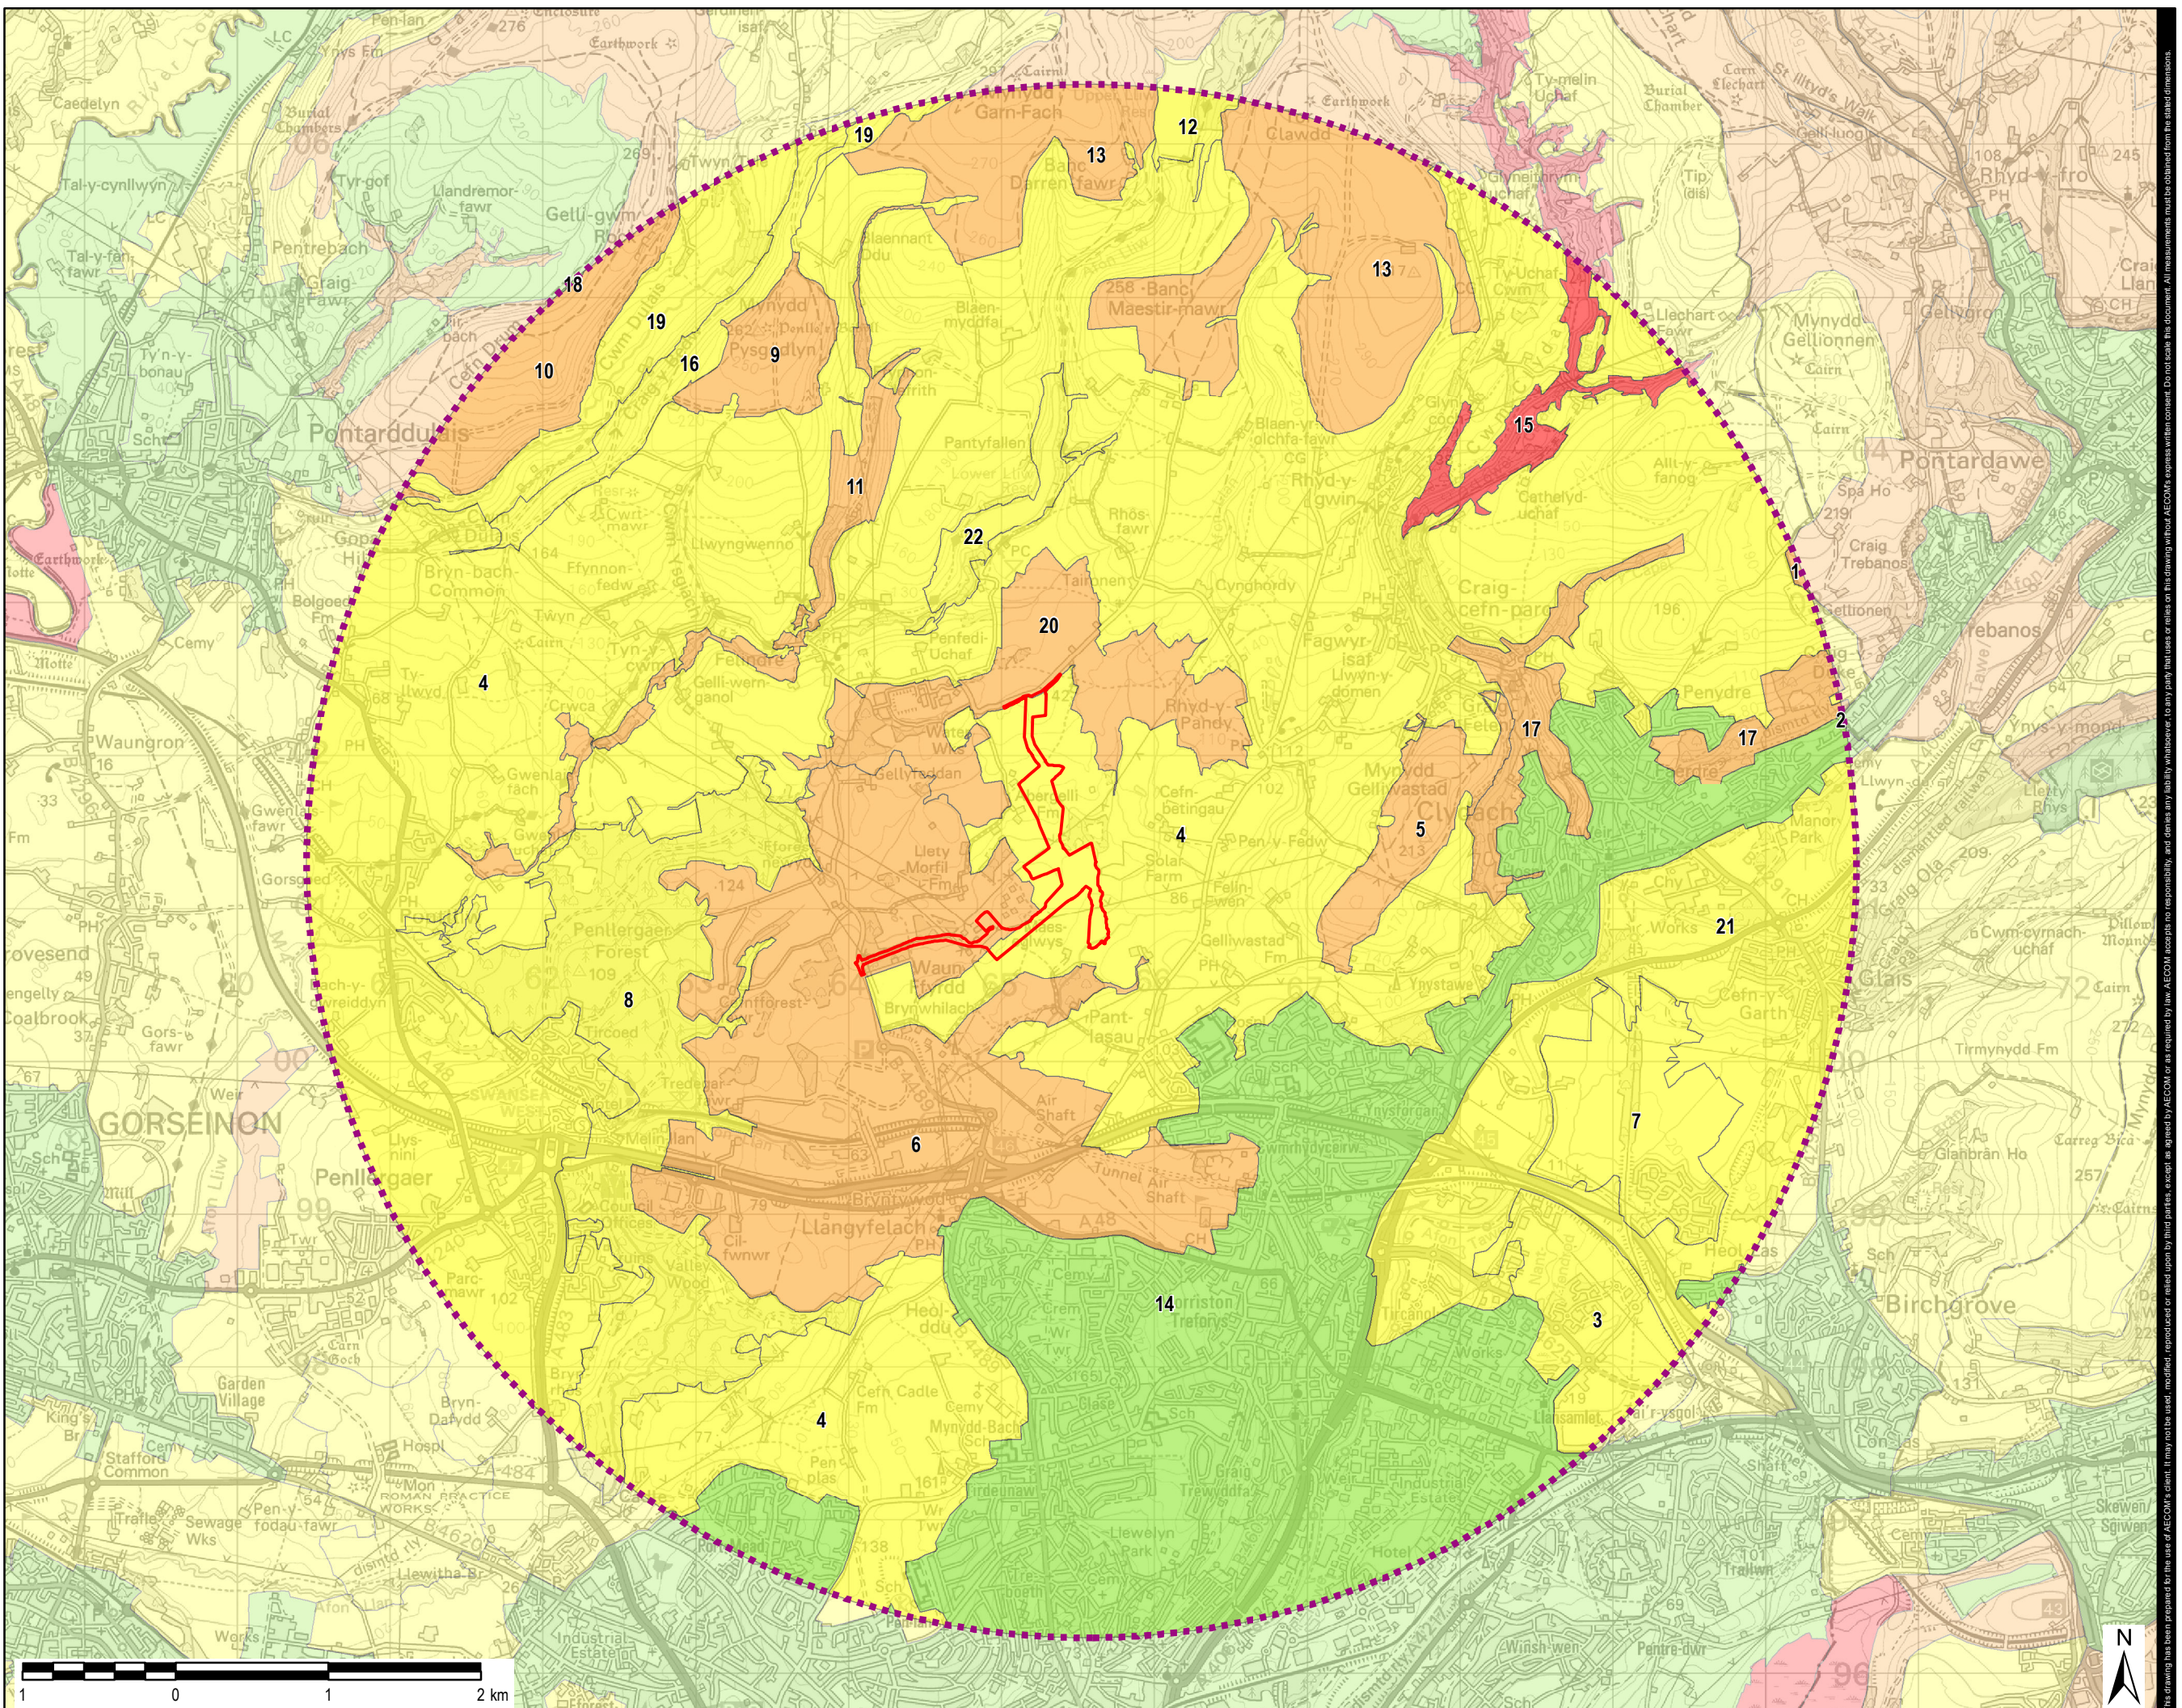

LEGEND

- 15km Study Area
- 5km Study Area
- Project Site Boundary

Landscapes Habitat Characters

- Outstanding
- High
- Moderate
- Low

ID	Area Name
1	Mosaic – multiple areas
2	Residential / Green Space
3	North of Liansamlet
4	North of Gorseinon and Swansea
5	Mynydd Gelliwastad
6	East of Penlgeraer
7	West of Ynysforgan
8	Penlgeraer Forest & Valley Wood
9	Mynydd Pysgodlyn
10	Craig Fawr
11	Woods from Pont Lliw-Mynydd Garn Fach
12	Upper Lliw Reservoir and surrounds
13	Mynydd Y Gwair
14	Swansea
15	Cwm Clydach
16	Craig Y Bea
17	Woods N. of Clydach
18	North of Pontardduais
19	Cwm Dulais
20	Waun Y Gam Wen
21	Glais and surrounds
22	Lower Lliw reservoir and surrounds

Copyright:

© Crown copyright and database rights
[2017] Ordnance Survey 0100031673

AECOM Internal Project No.:

60542910

Drawing Title:

LANDMAP ASPECT DATA - HABITAT

Scale at A3: 1:40,000

Drawing No: Rev: